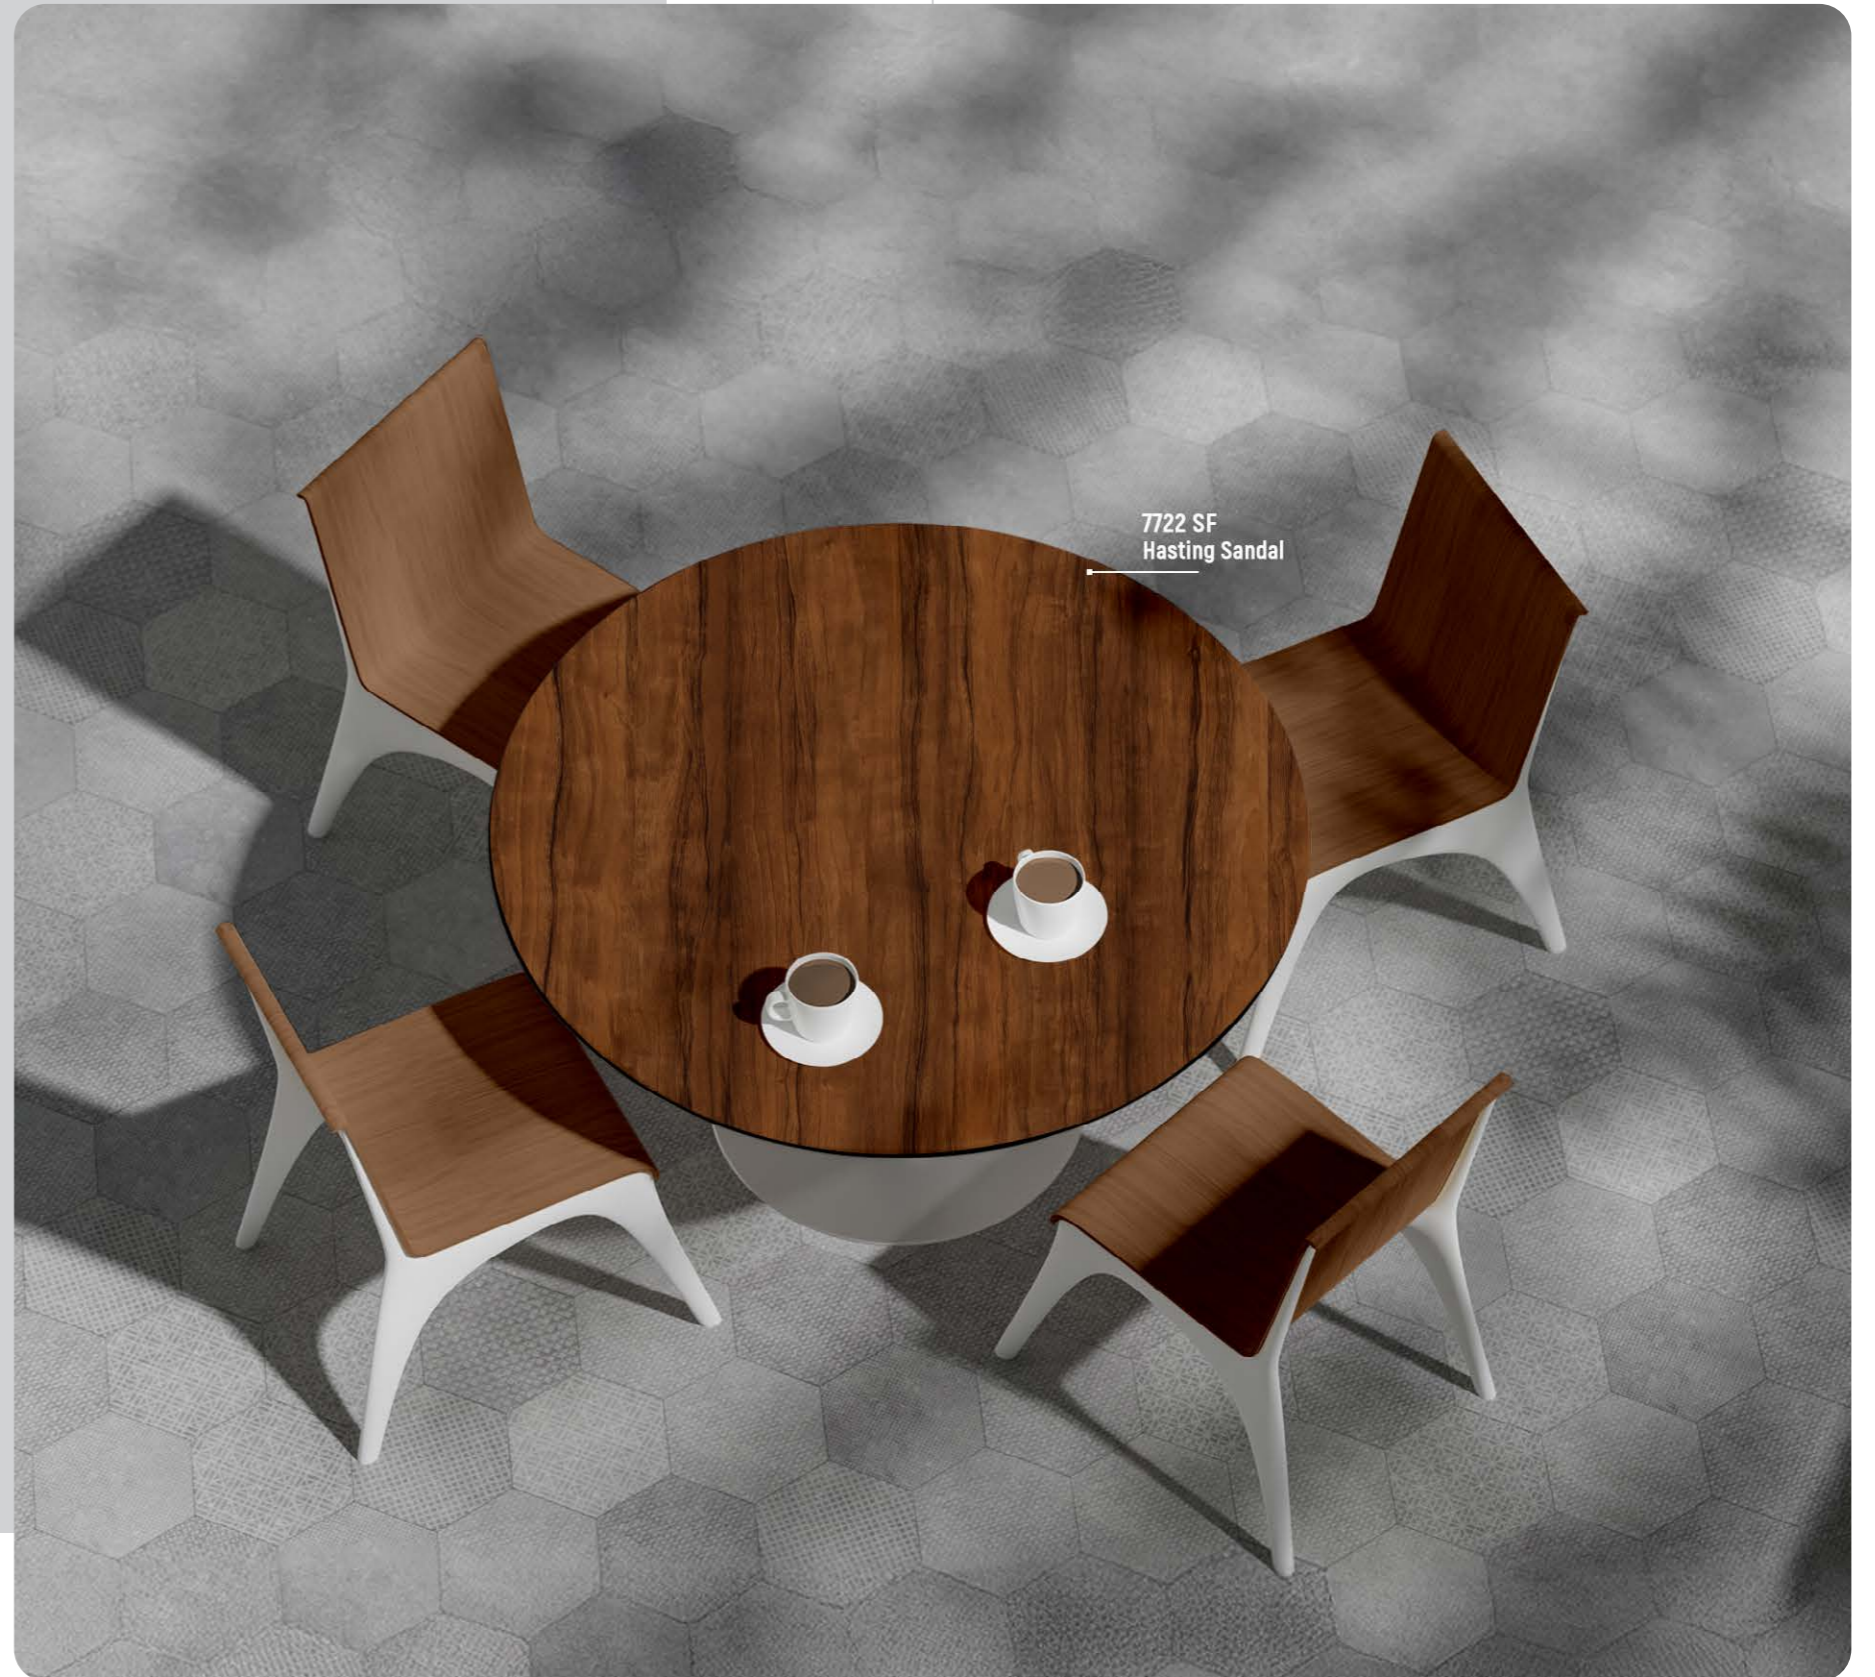

2037 - SANDRIFT OAK

"SAMRAT TABTOPS WHERE STRENGTH MEETSSTYLE."

2038 - AMBERLINE TEAK

"SAMRAT TABTOPS WHERE STRENGTH MEETSSTYLE."

7722 - HASTING SANDAL

“SAMRAT TABTOPS WHERE STRENGTH MEETSSTYLE.”

484 SF
Canyon Monument Oak