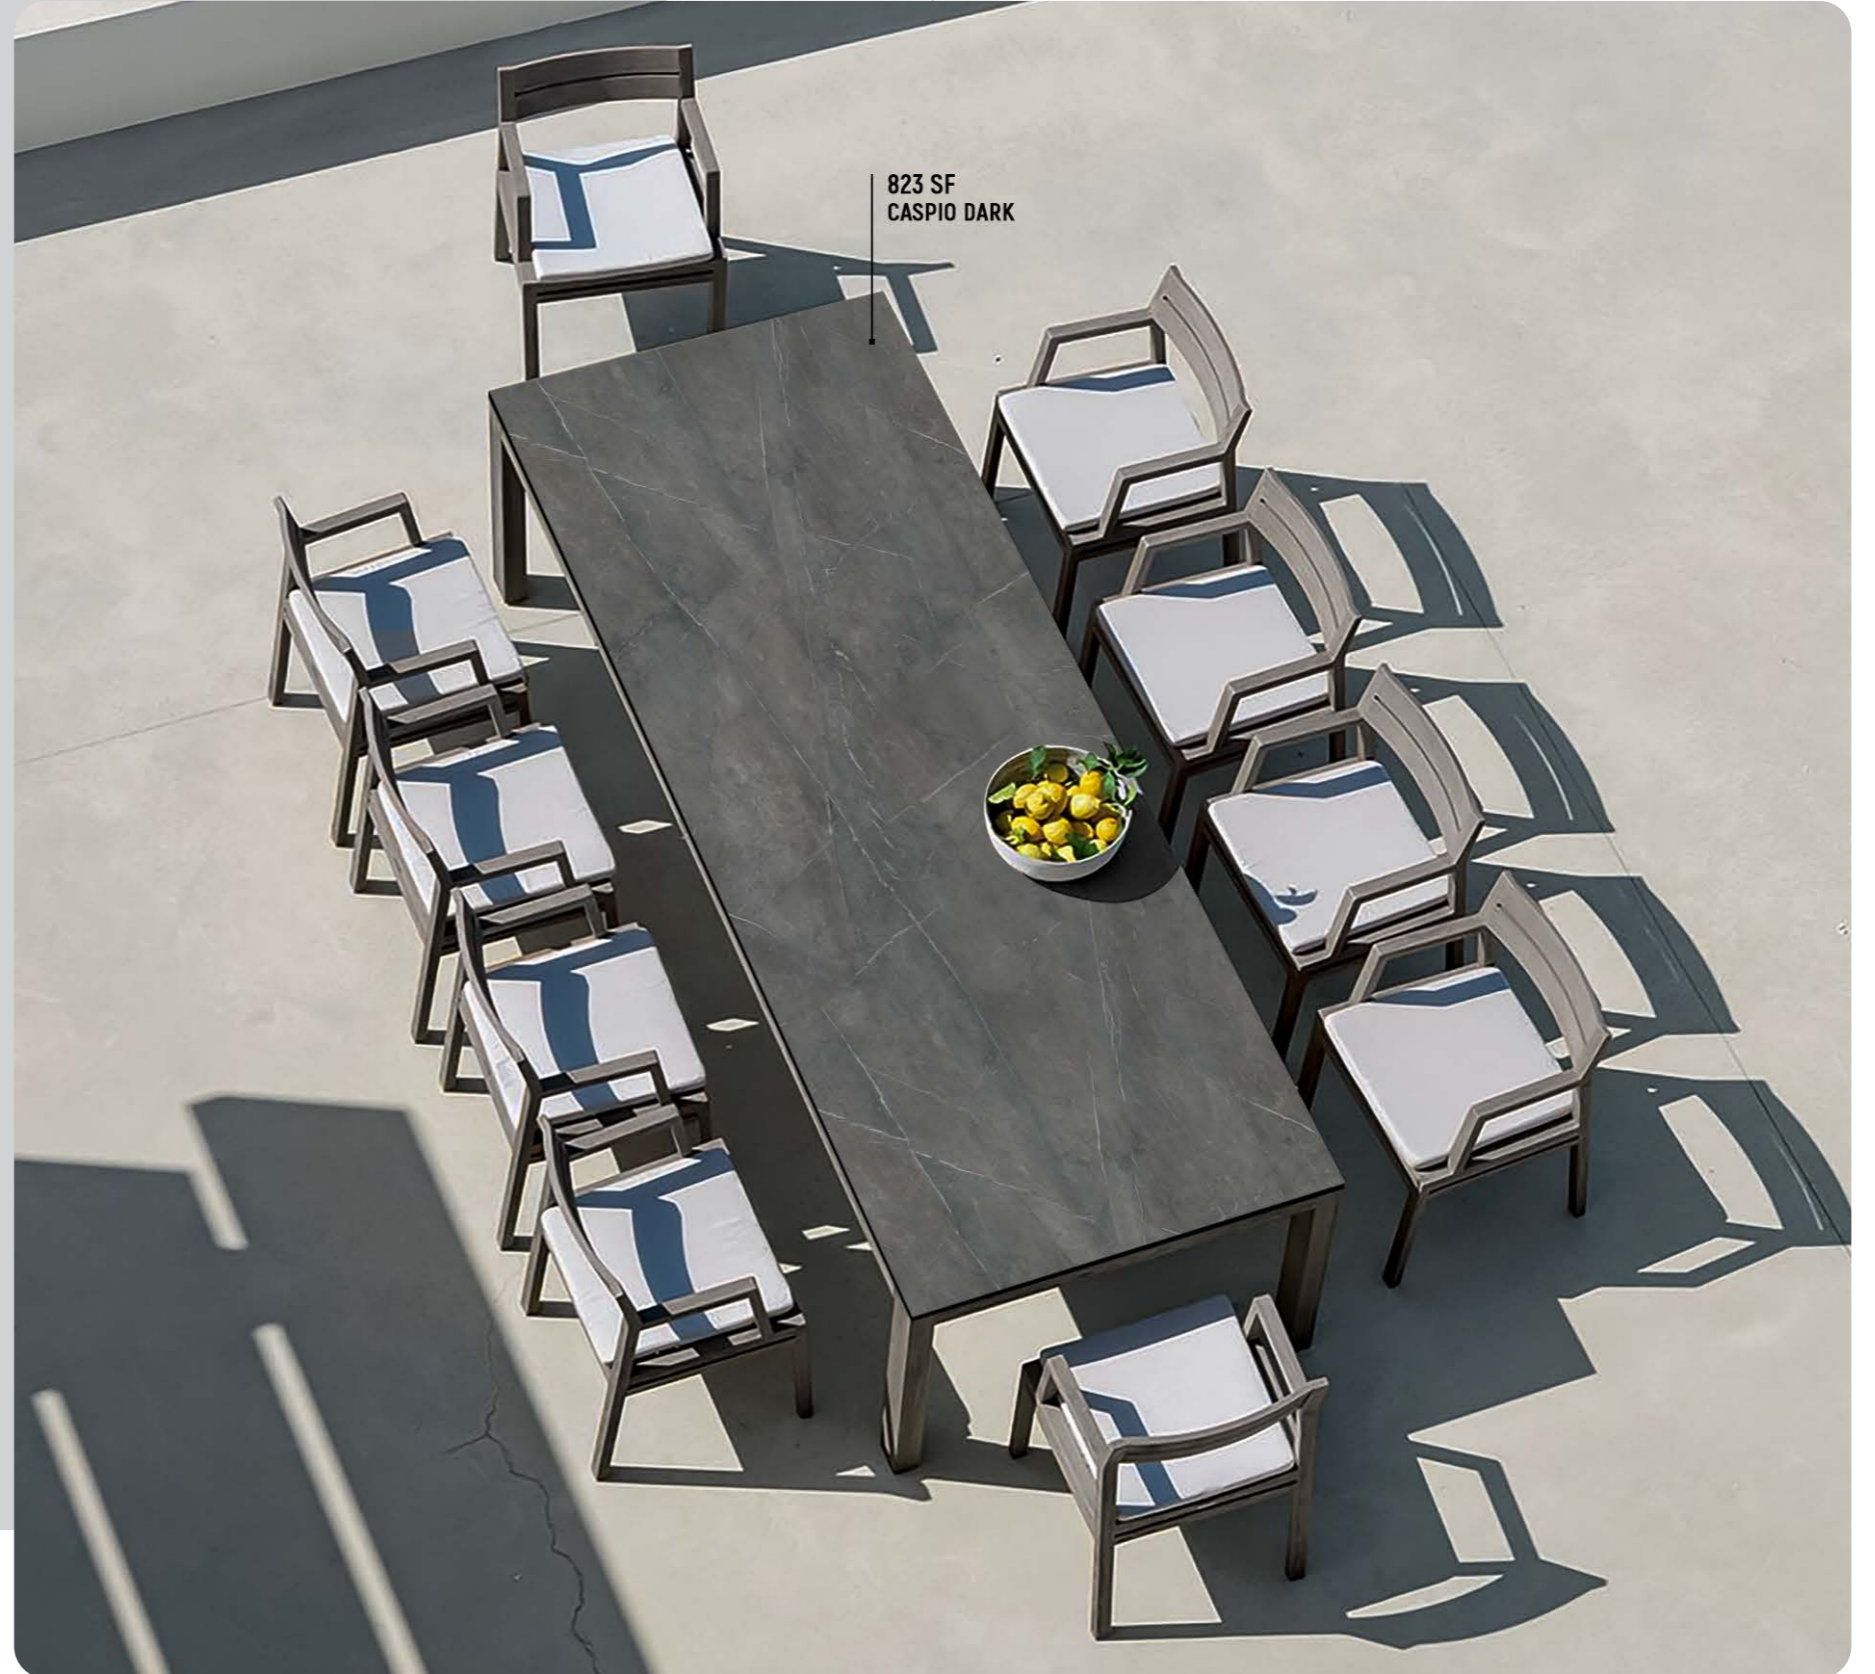

7043 - ALMOND WALNUT

"SAMRAT TABTOPS WHERE STRENGTH MEETSSTYLE."

7031 - SILVER COAST

"SAMRAT TABTOPS WHERE STRENGTH MEETSSTYLE."

823 - CASPIO DARK

822 SF
CASPIO LIGHT MARBLES

822 - CASPIO LIGHT MARBLES

"SAMRAT TABTOPS WHERE STRENGTH MEETSSTYLE."