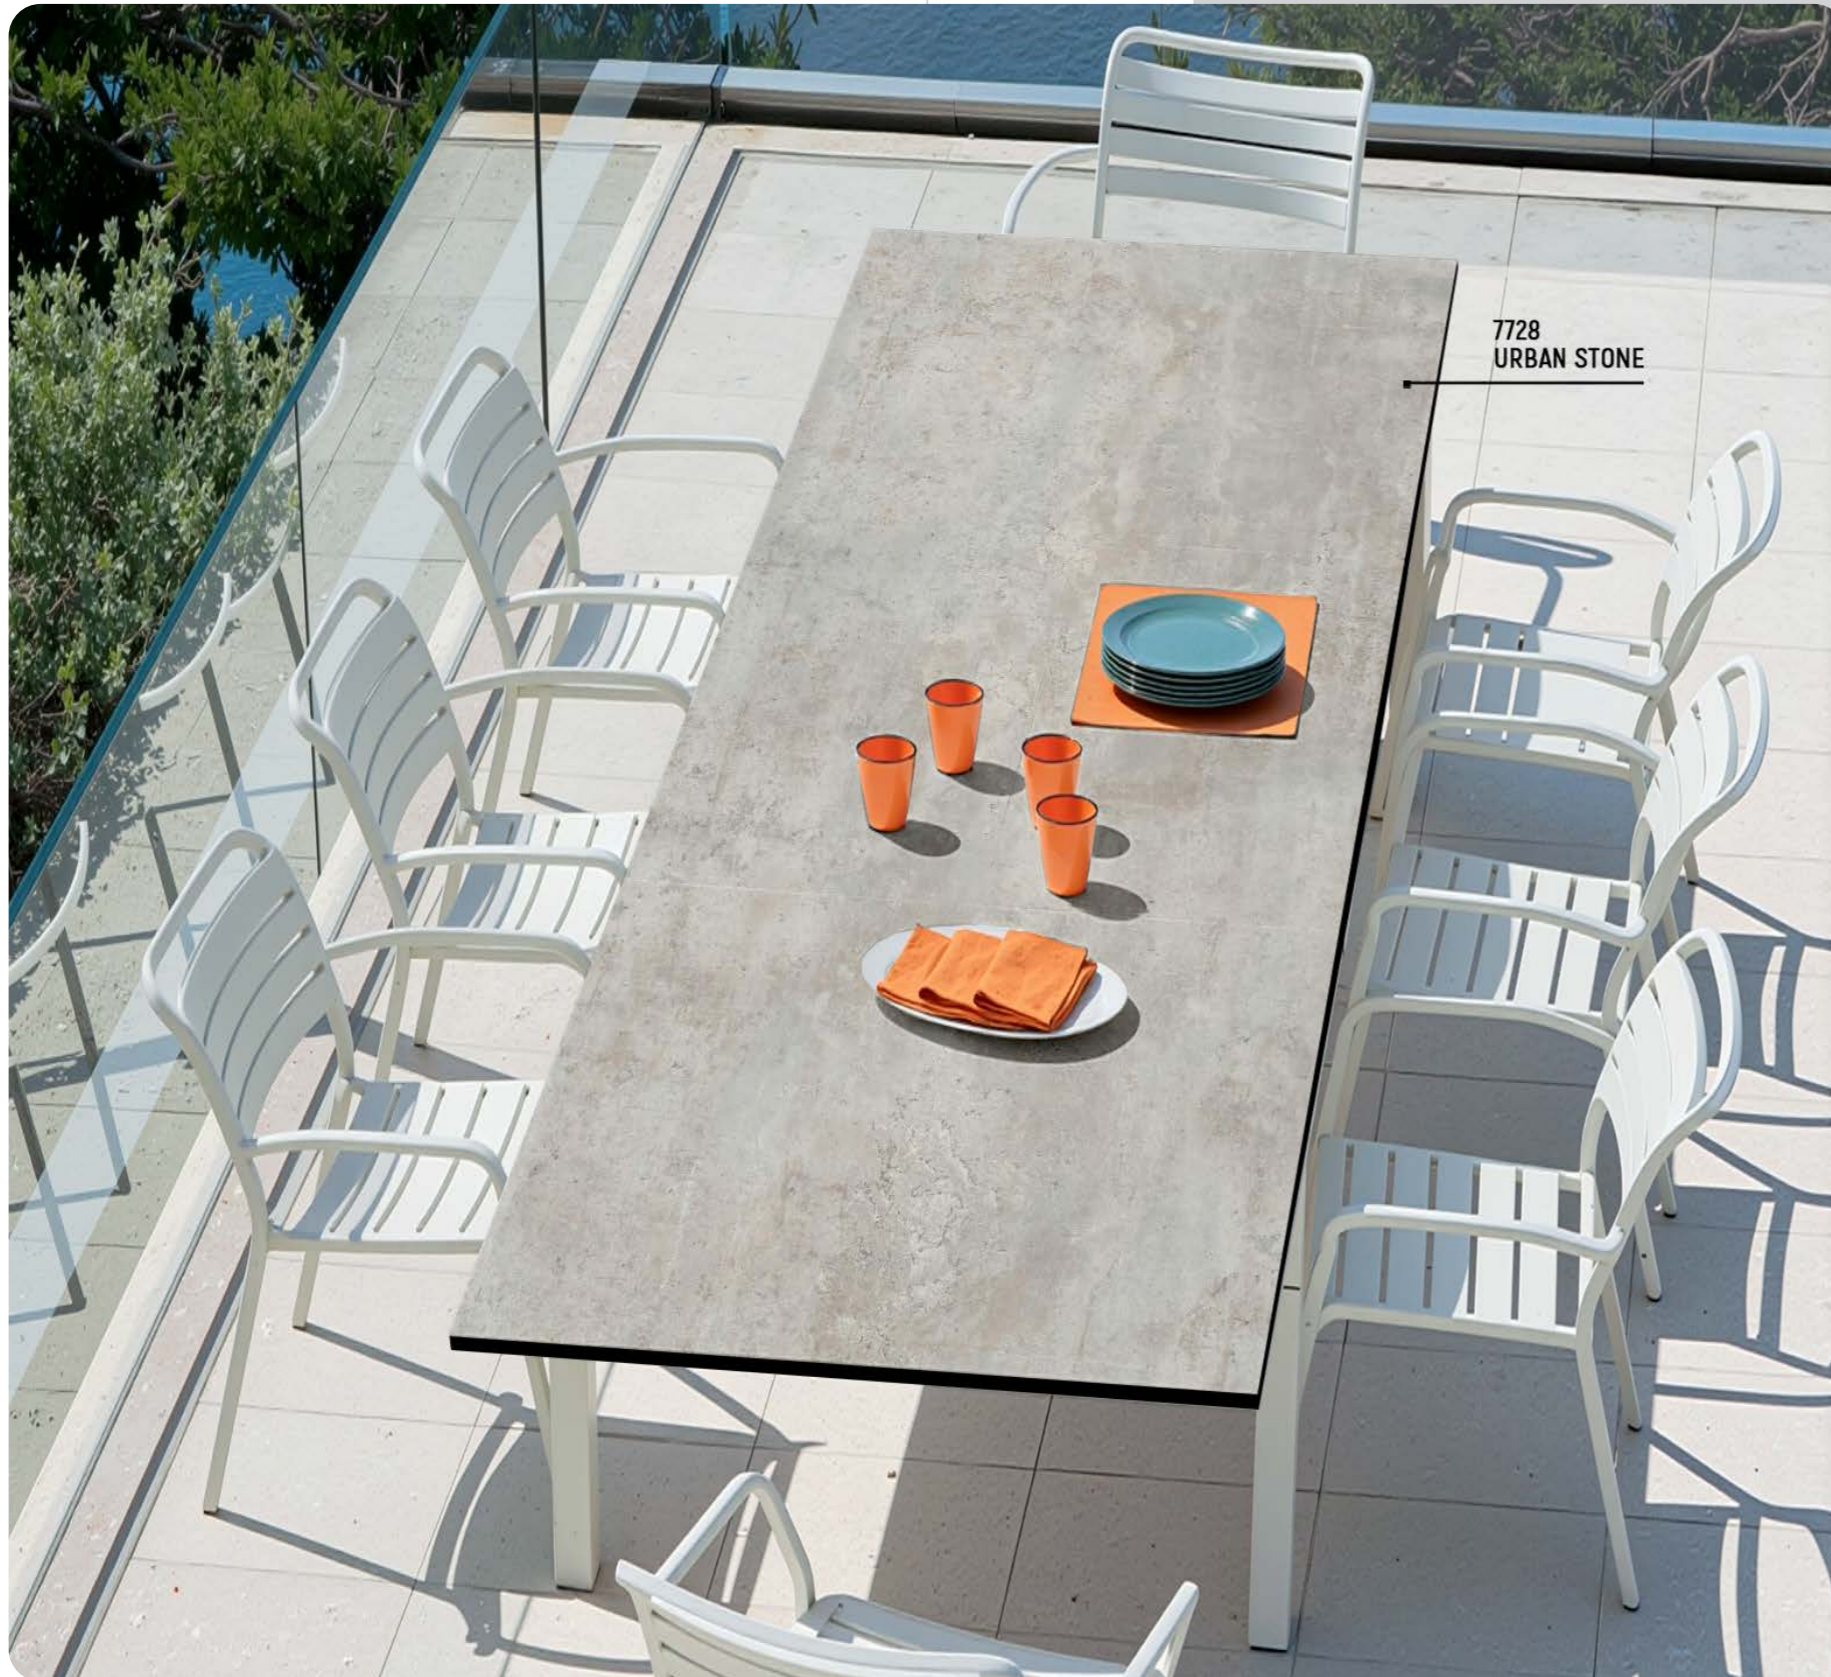

"SAMRAT TABTOPS WHERE STRENGTH MEETSSTYLE."

7728 - URBAN STONE