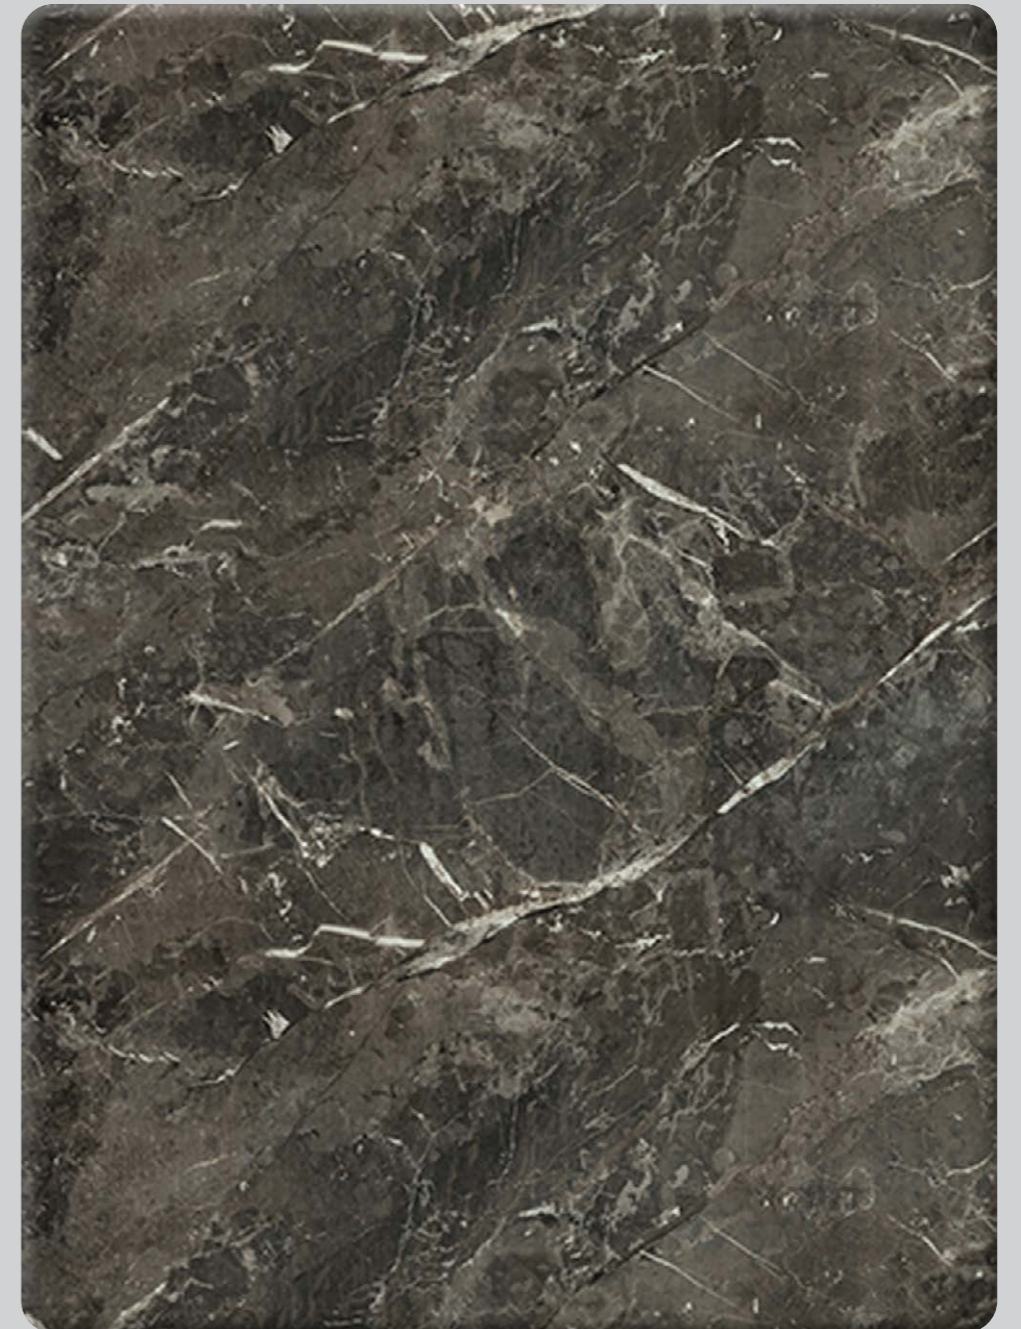

4185 - STORM MARBLE