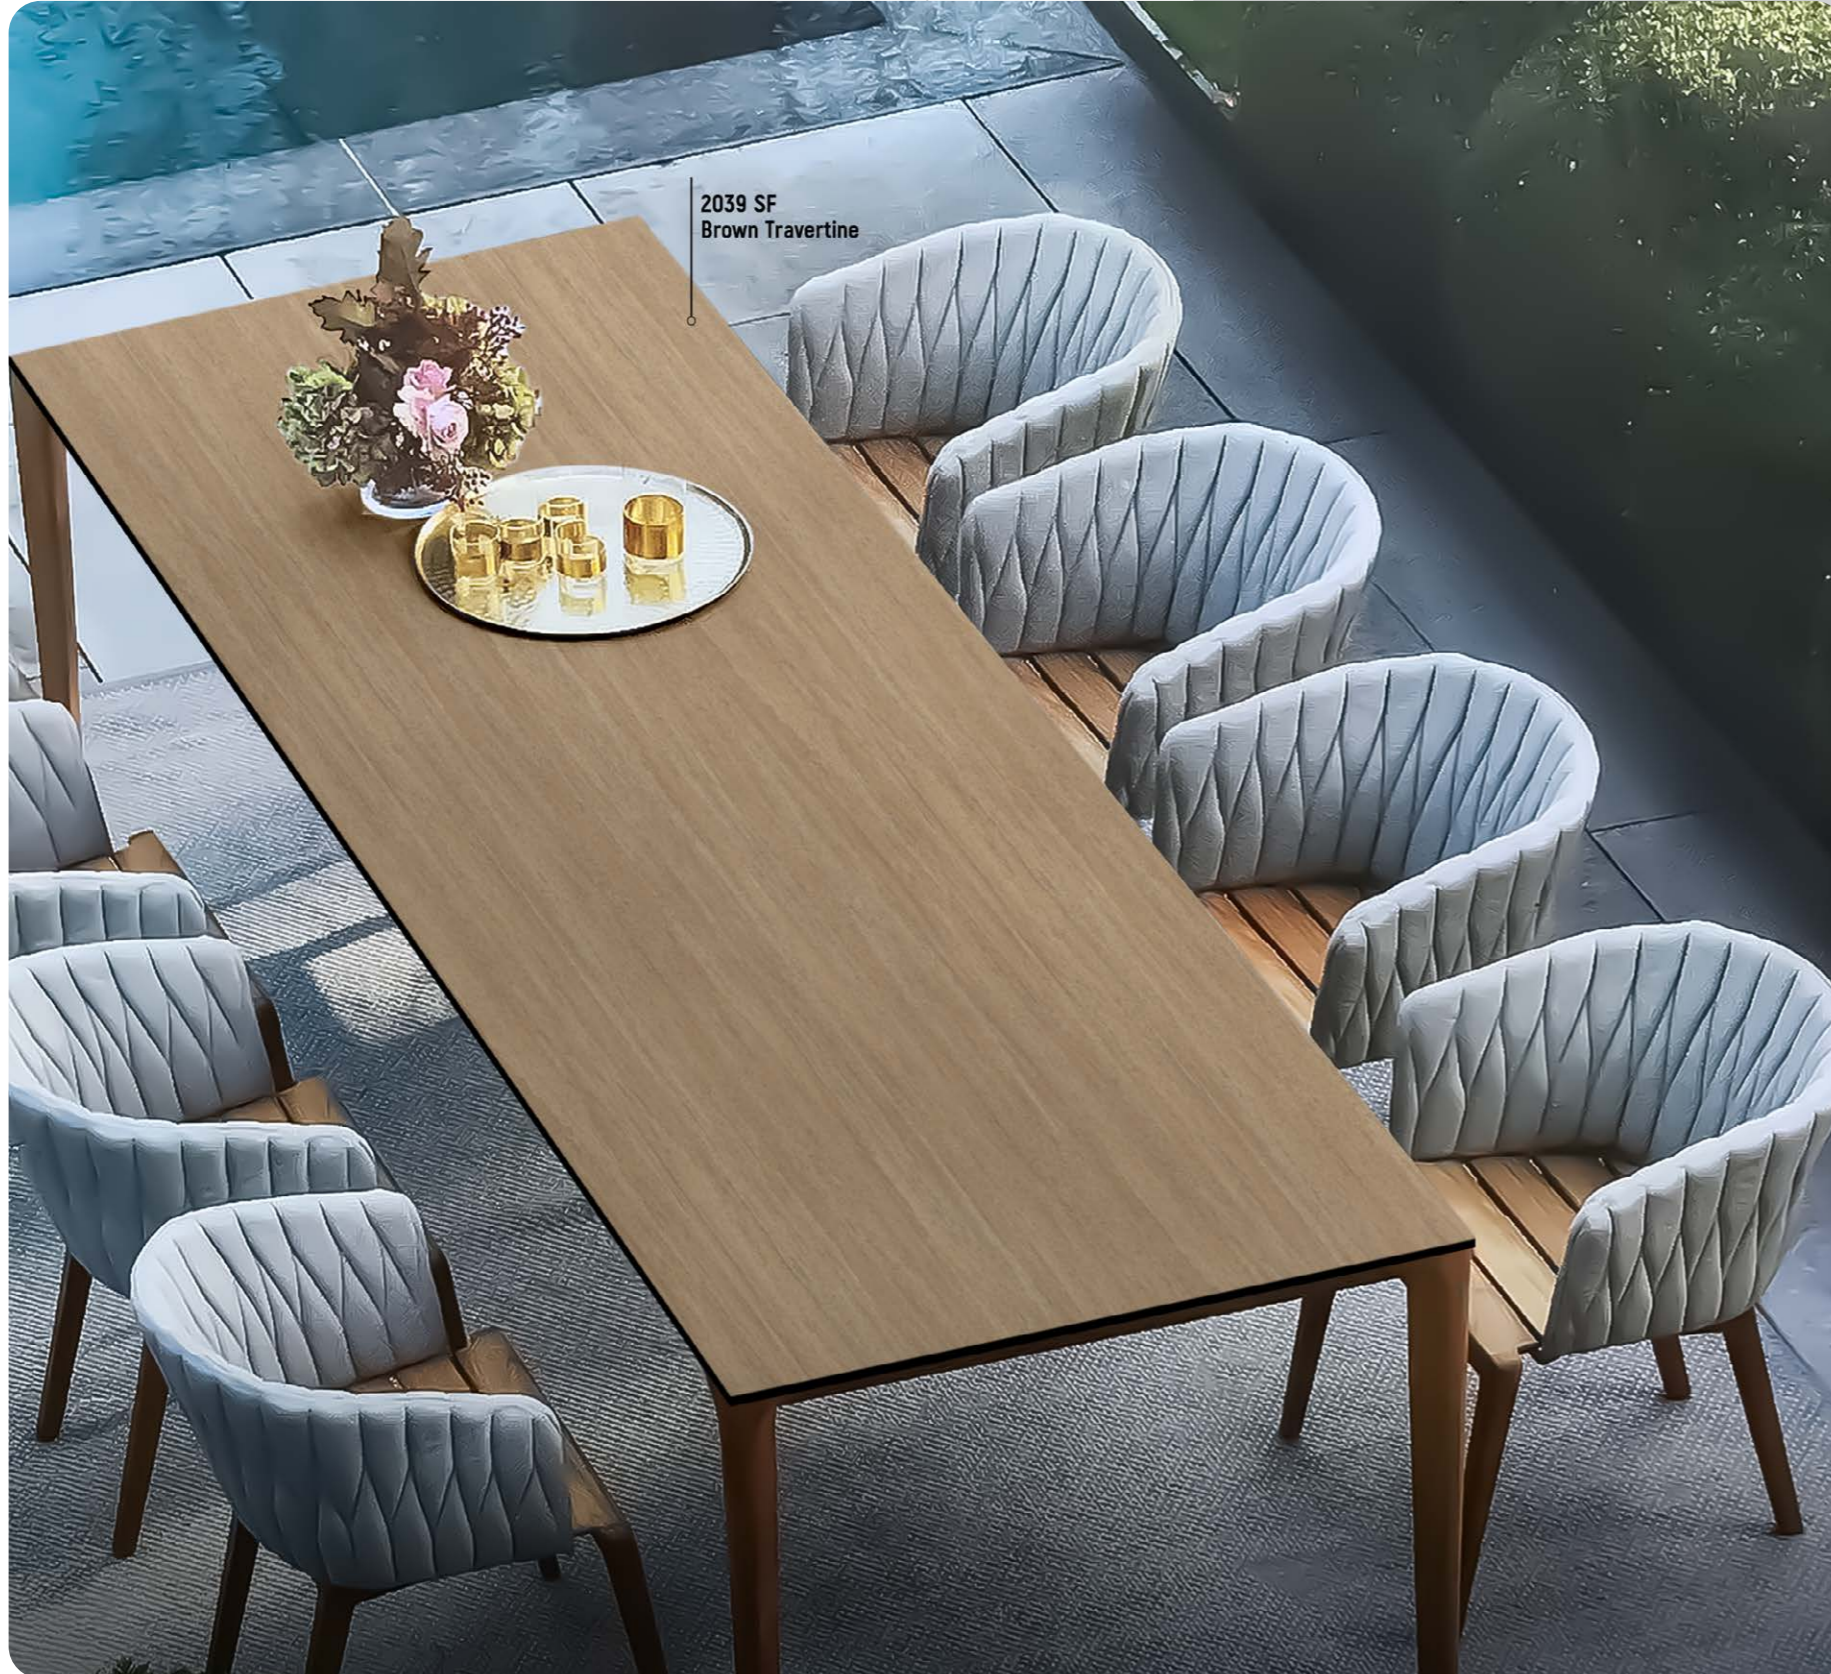

18000 - BLACK MARQUINA

5778
SILVER CLOUD

5778 - SILVER CLOUD

"SAMRAT TABTOPS WHERE STRENGTH MEETSSTYLE."

5783 - GRAPHITE STONE

2039 - BROWN TRAVERTINE

"SAMRAT TABTOPS WHERE STRENGTH MEETS STYLE."

2040 - FROSTER ELM